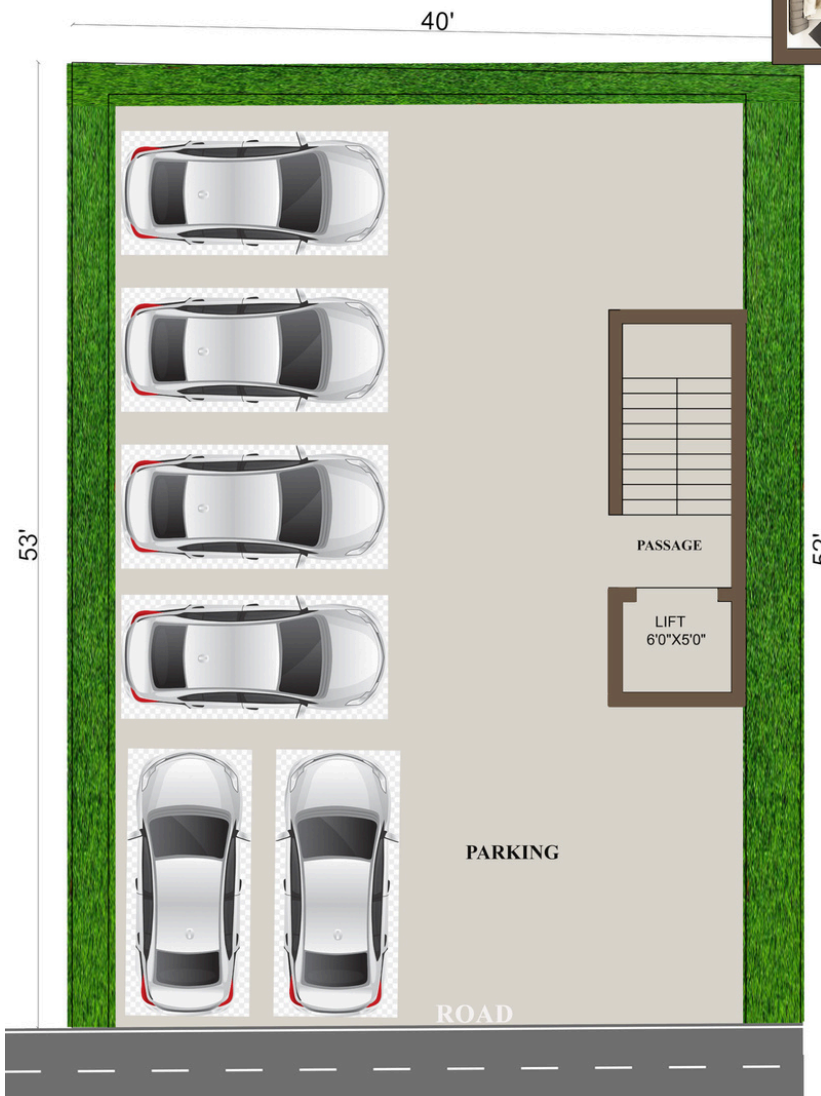

 8220017200, 7092100094
 www.amudhaccpl.com
 contact@amudhaccpl.com

| Floor | First | | Second | | Third | |
|--------------------|-------|-------|--------|-------|-------|-------|
| Flat No | F1 | F2 | S1 | S2 | T1 | T2 |
| BHK | 2 | 2 | 2 | 2 | 2 | 2 |
| Facing | North | South | North | South | North | South |
| Flat Area in Sq.Ft | 905 | 900 | 905 | 900 | 905 | 900 |

STILT FLOOR PLAN

TYPICAL FLOOR PLAN (FIRST, SECOND AND THIRD FLOOR)

Flat Features :

- 2 Bedrooms
- Covered Carparking
- Johnson Lift
- CCTV
- Prime Location

OUR OTHER ONGOING PROJECTS :

| PROJECT NAME | TYPE | LOCATION |
|--------------------------------|-------|---------------|
| AMUDHA'S AYODHYA | FLATS | SITHALAPAKKAM |
| AMUDHA'S RUBY | VILLA | SITHALAPAKKAM |
| AMUDHA'S EMERALD | VILLA | SITHALAPAKKAM |
| AMUDHA'S SSR-PANKAJAM SERENITY | FLATS | SALIGRAMAM |