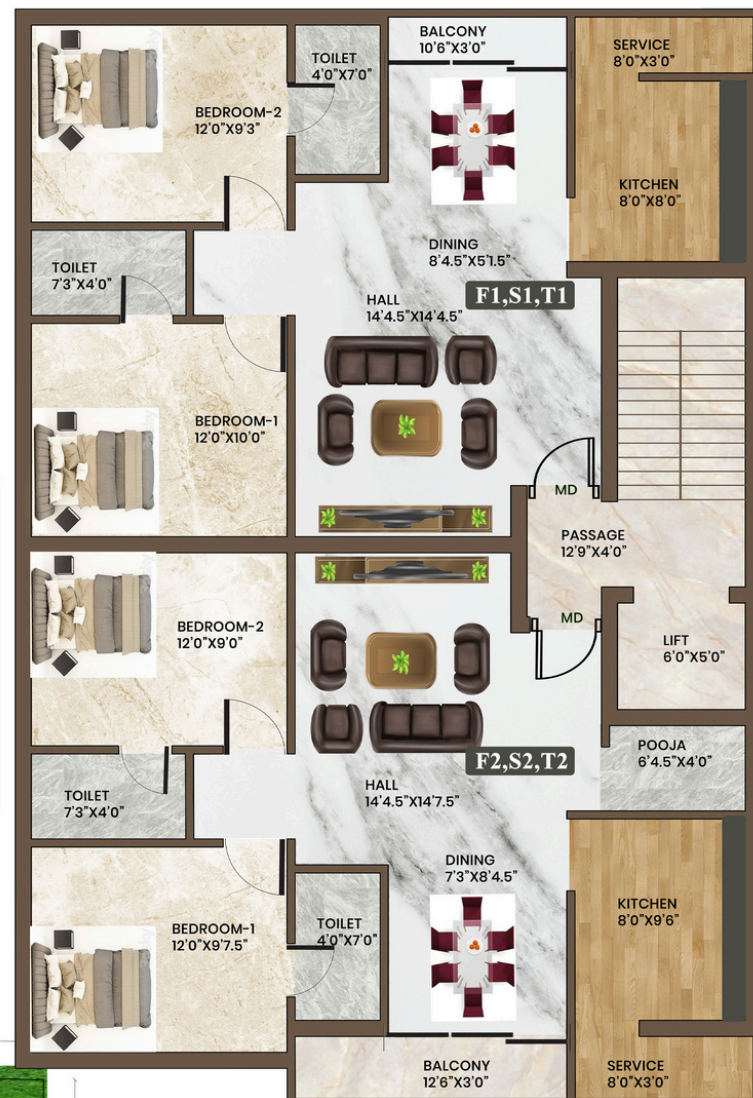

 8220017200, 7092100094
 www.amudhaccpl.com
 contact@amudhaccpl.com

| Floor | First | | Second | | Third | |
|--------------------|-------|-------|--------|-------|-------|-------|
| Flat No | F1 | F2 | S1 | S2 | T1 | T2 |
| BHK | 2 | 2 | 2 | 2 | 2 | 2 |
| Facing | North | South | North | South | North | South |
| Flat Area in Sq.Ft | 905 | 900 | 905 | 900 | 905 | 900 |

STILT FLOOR PLAN

TYPICAL FLOOR PLAN (FIRST, SECOND AND THIRD FLOOR)

Flat Features :

- 2 Bedrooms
- Covered Carparking
- Johnson Lift
- CCTV
- Prime Location

OUR OTHER ONGOING PROJECTS :

| PROJECT NAME | TYPE | LOCATION |
|--------------------------------|-------|---------------|
| AMUDHA'S AYODHYA | FLATS | SITHALAPAKKAM |
| AMUDHA'S RUBY | VILLA | SITHALAPAKKAM |
| AMUDHA'S EMERALD | VILLA | SITHALAPAKKAM |
| AMUDHA'S SSR-PANKAJAM SERENITY | FLATS | SALIGRAMAM |